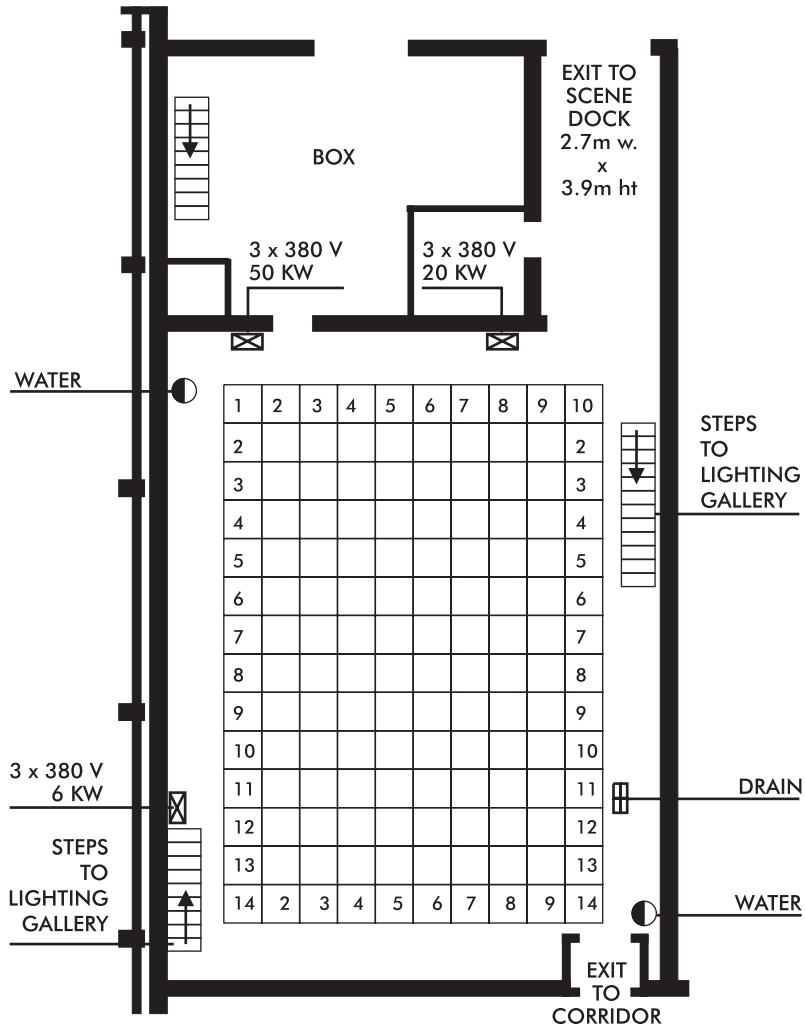

STUDIO THREE

TOTAL LIGHTING GALLERY POWER 300 KW (24 CONTACTS)

FLOOR GRID 1div = 1m scale 1:200

CONSTRUCTION H=5.0 m